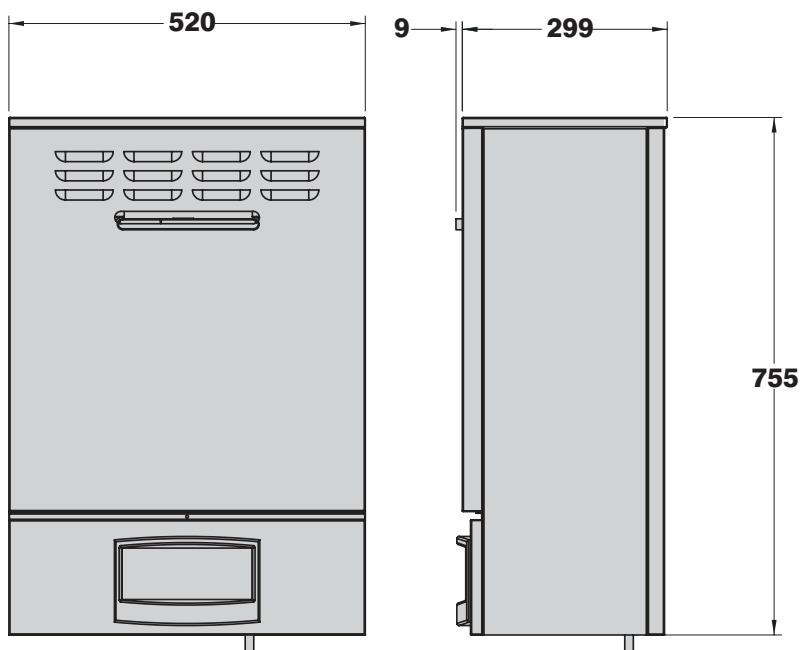

Specifications:

Model	Input M/J	Water Connections	Width "A"	Depth "B"	Height "C"	Clearances			
						Front	Sides	Above	Below
JX 130	120	40mm	520	299	755	500	50	300	900
JX 160	155	40mm	651	299	755	500	50	300	900