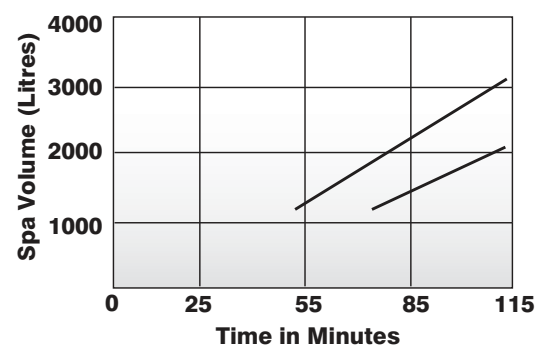

... and INEXPENSIVE.

Gas prices vary but the efficiency of the JX does not. Ask for an estimate of local running costs and you'll be amazed at how little year round heating will actually cost..