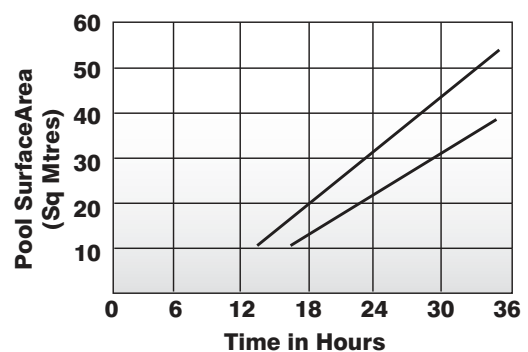

... and INEXPENSIVE.

Gas prices vary but the efficiency of the JX does not. Ask for an estimate of local running costs and you'll be amazed at how little year round heating will actually cost..