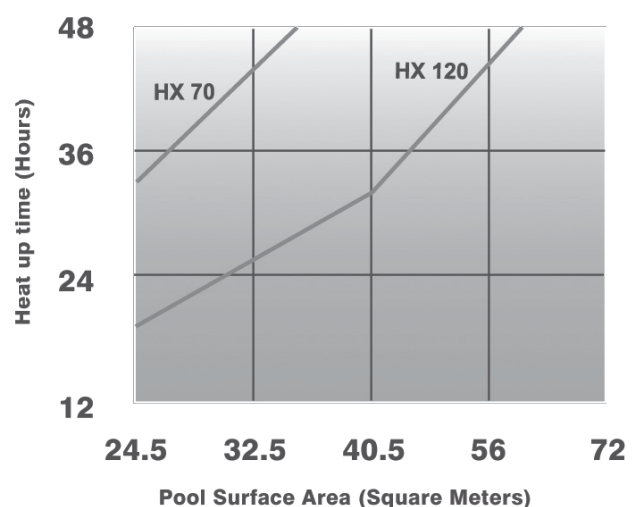

CHOOSING YOUR POOL HEATER

Determine the size of the pool area and the heat up time you prefer from the performance chart below. A 24 hour heat up time is usual for a residential pool. The heater you select will provide a 12 degree rise in the time you have selected*