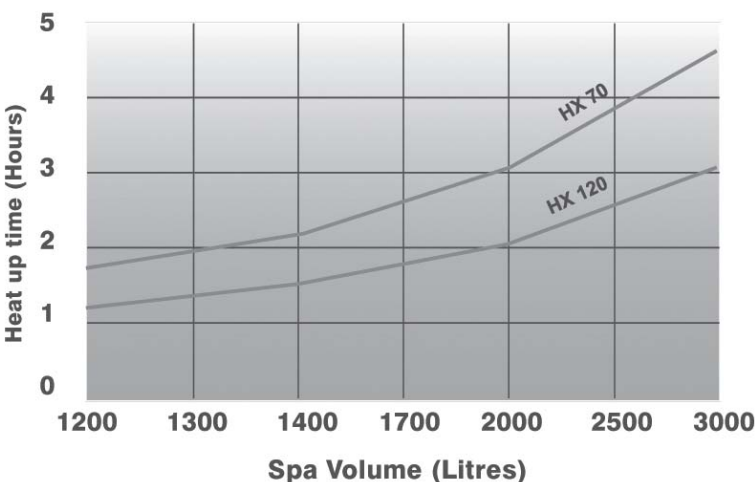

ELECTRONIC TOUCH CONTROLS

The Genus touch control thermostat provides a host of intelligent features including:

- Optional Remote control from either poolside or in home
- Actual Temperature Display
- Desired Temperature Display
- Self-diagnostic monitoring and display to simplify maintenance and service
- Safety lock-out in the event of logic failure
- Electronic ignition eliminates the need for a continuous pilot light, and saves on gas

MADE IN AUSTRALIA

Designed and built in Australia. HX heaters incorporate a marine grade powder coated external cabinet which will ensure that it will perform efficiently and last longer in all weather conditions.

CHOOSING YOUR SPA HEATER

Determine your desired heat up time (e.g 1,2,3 hours) from the performance chart below. Next find your spa's capacity along the bottom line of the performance chart and follow up until it intersects the appropriate heater. This heater will provide a 20 degree temperature rise in the time you have selected*

CHOOSING YOUR POOL HEATER

Determine the size of the pool area and the heat up time you prefer from the performance chart below. A 24 hour heat up time is usual for a residential pool. The heater you select will provide a 12 degree rise in the time you have selected*

* Heat up times can be affected by weather conditions, soil temperature, location of pool and use of pool cover.